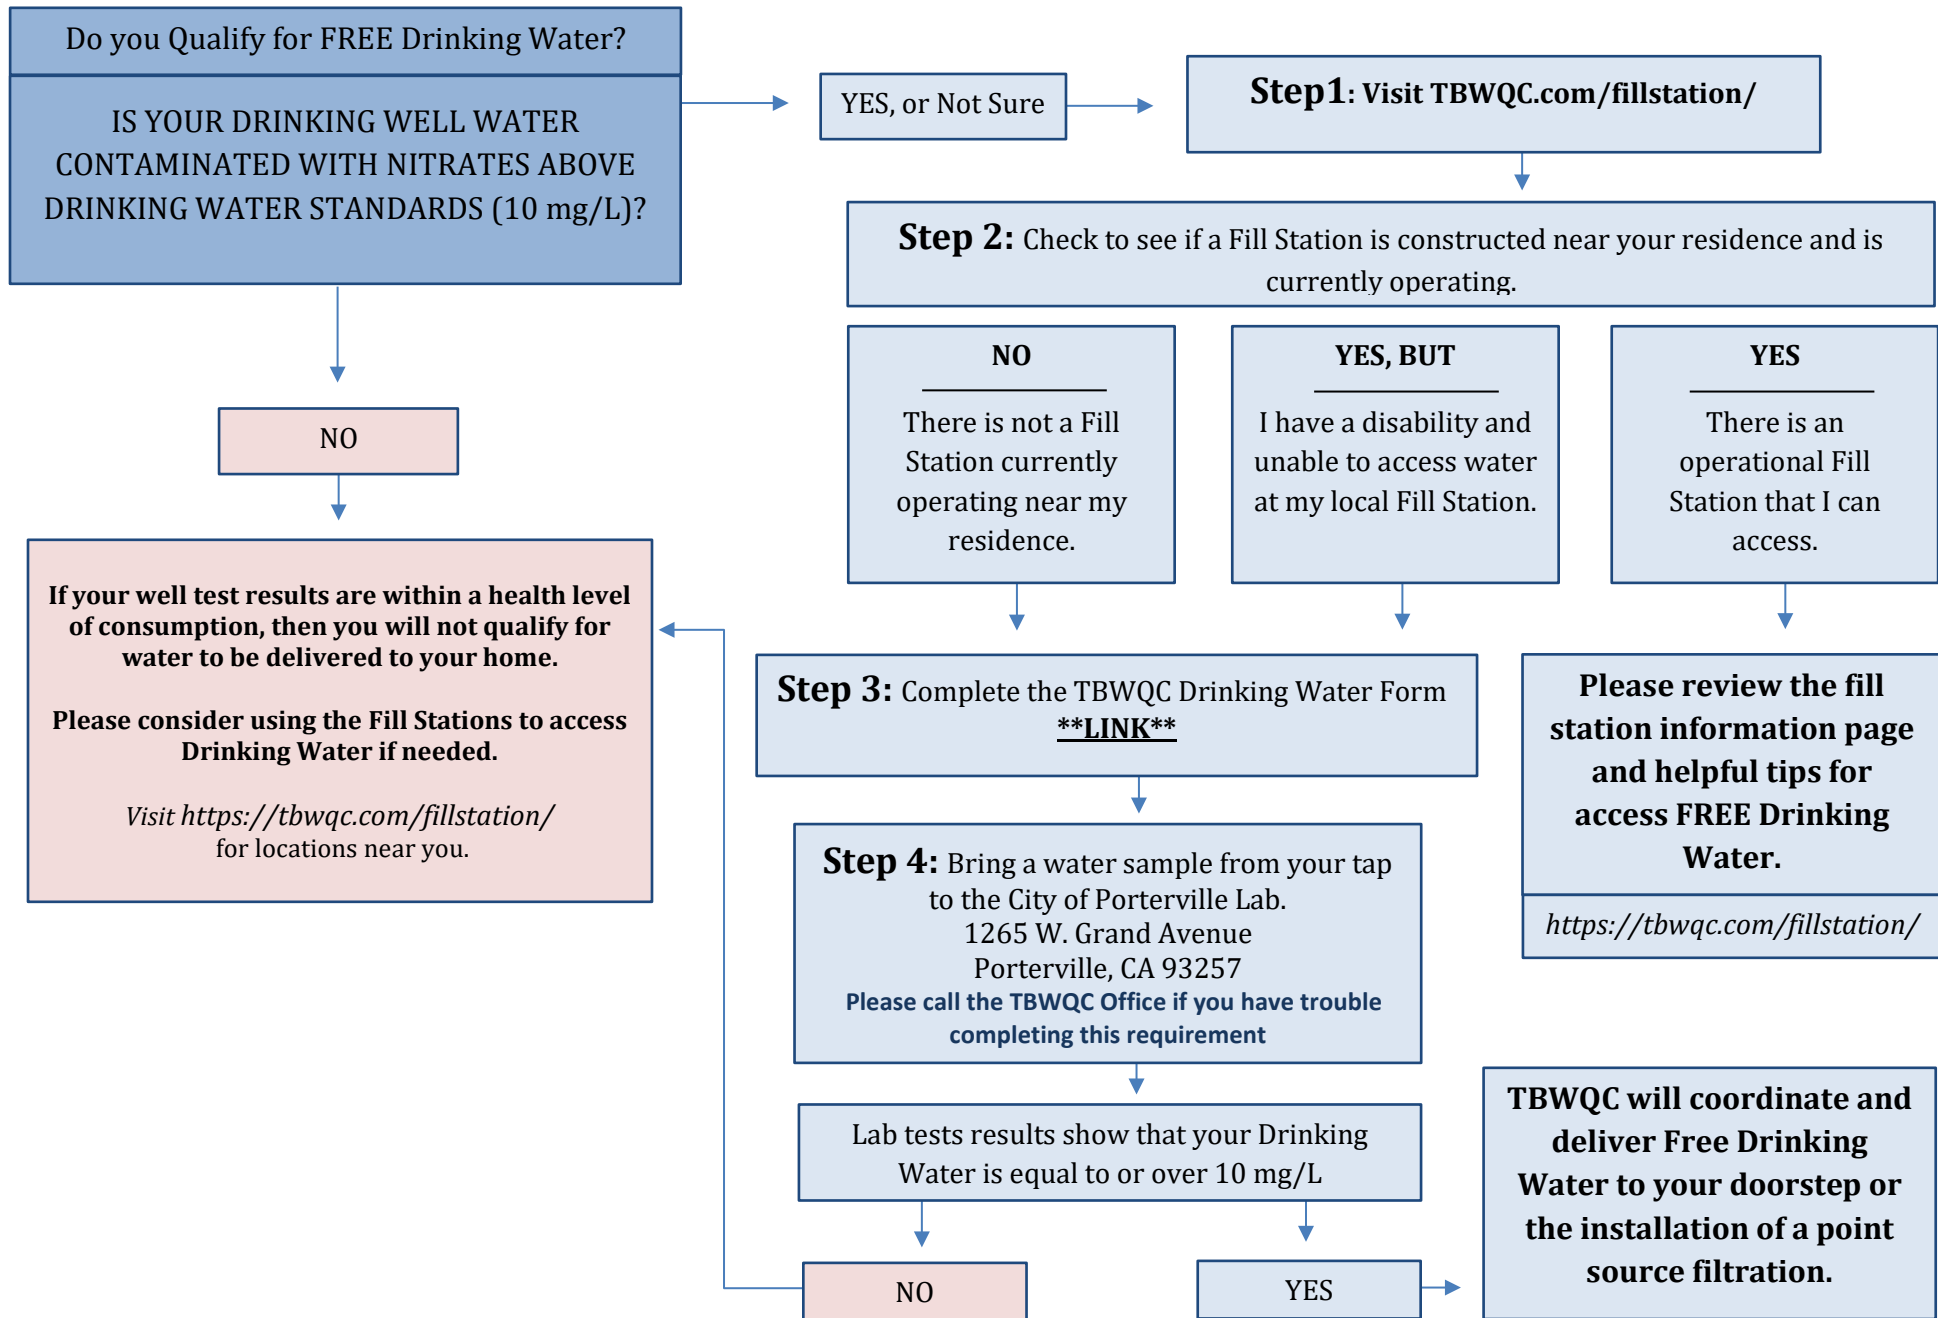

# Process for Free Drinking Water

Households within the Tule Basin boundary area who need access to clean Drinking Water, please follow the flowchart steps to understand how Free Drinking water may be provided to you.

When a Fill Station is completed near you, the Coalition encourages households to take advantage of the Free Clean Drinking Water.